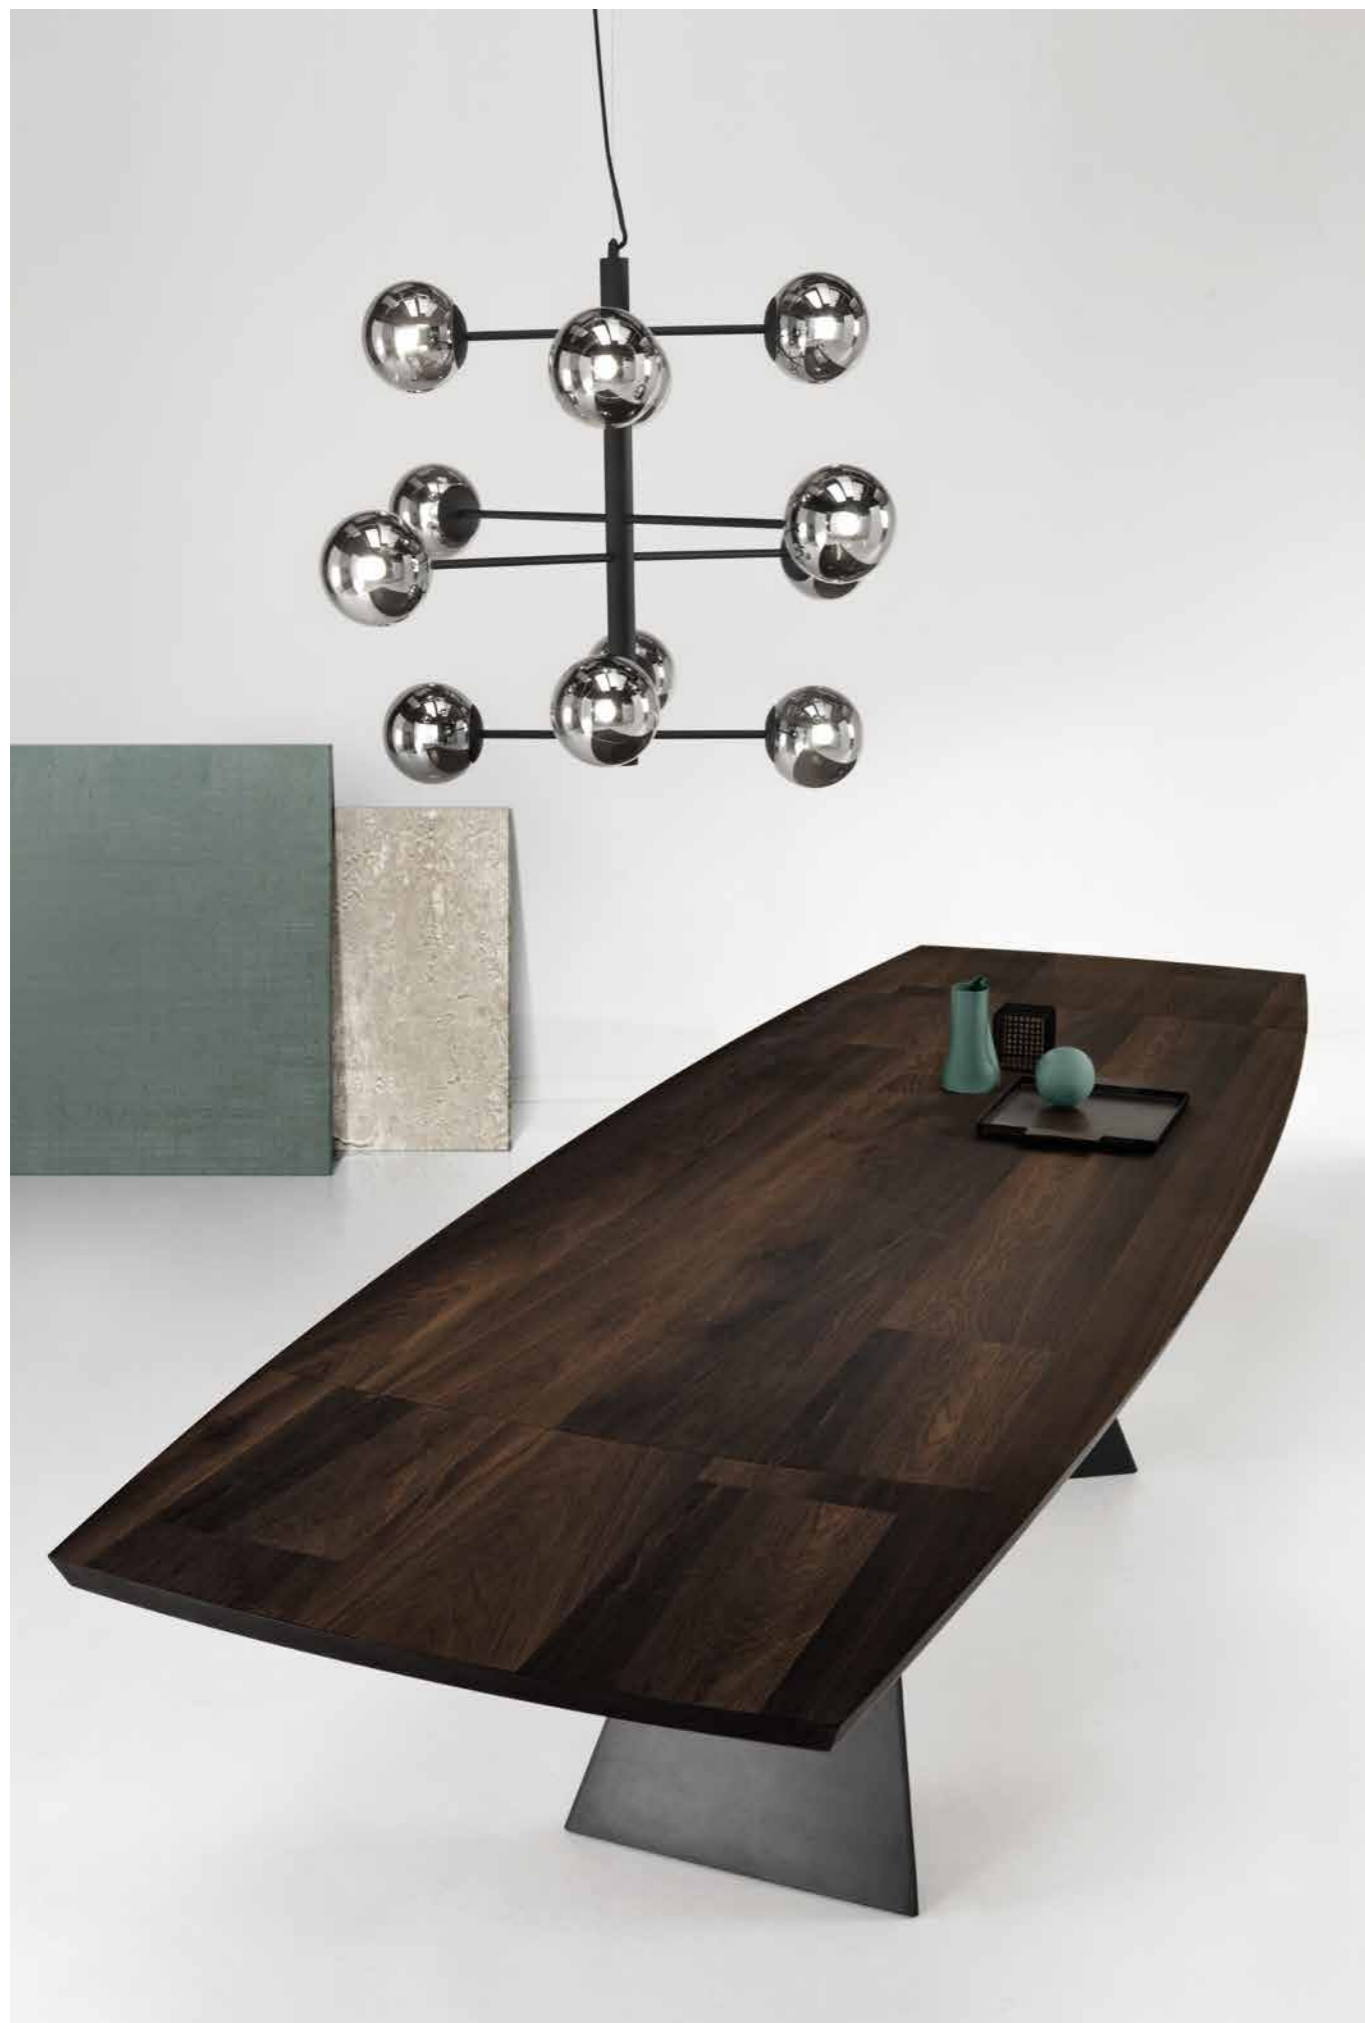

FLOYD160X95ALLRT

FISSO / FIXED 200 x 100 x H 75 cm

FLOYD200X100FSRT

ALLUNGABILE / EXTENDABLE TABLE
200/300 x 100 x H 75 cm

FLOYD200X100ALLRT

GILMOUR

TAVOLO | TABLE

GILMOUR

Tavolo con base in metallo verniciato e piano in rovere impiallacciato. Disponibile in due misure ed in versione sia fissa che allungabile. Abbinabile alle madie Romeo.

Table with painted metal base and oak veneer top. Available in two sizes and in both fixed and extendable versions. Can be combined with Romeo sideboards.