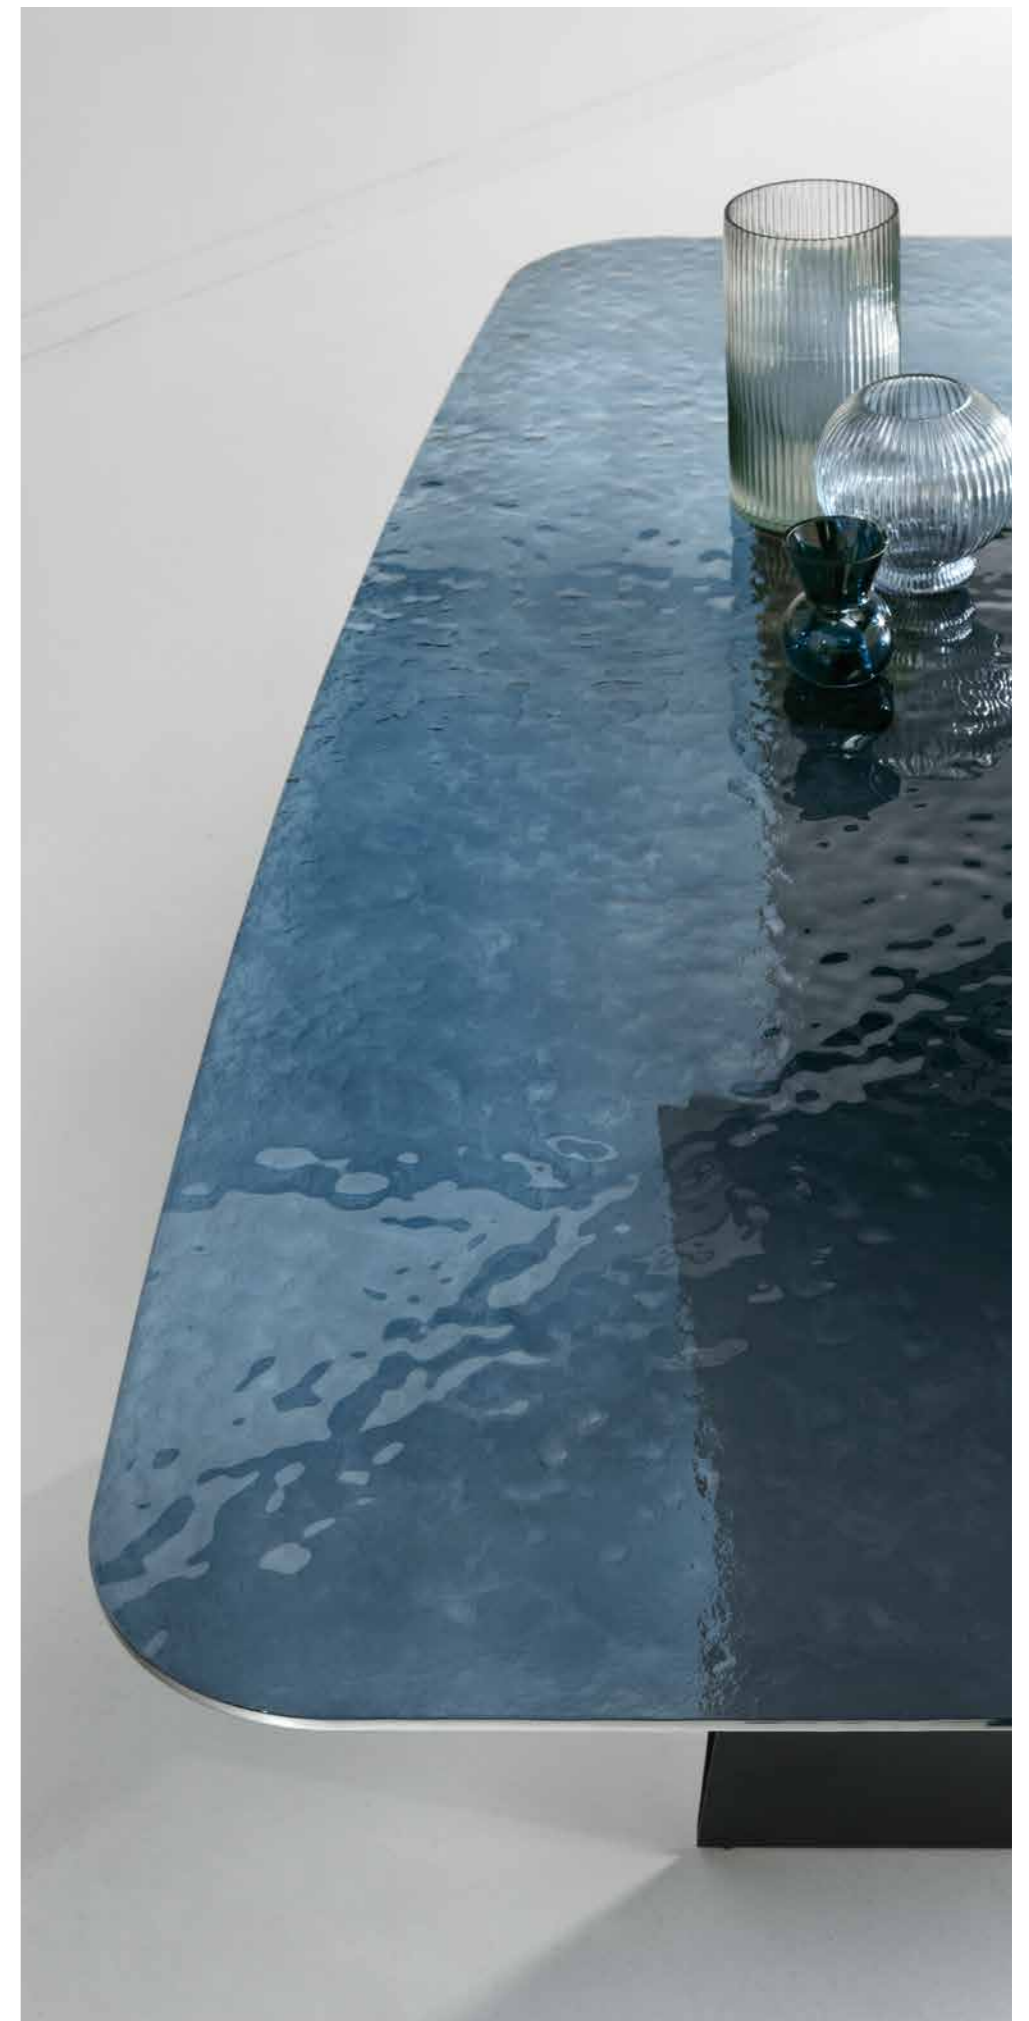

VETRO MARTELLATO BRONZO RETROARGENTATO
BASE PERLA BEIGE

*BRONZE PAINTED HAMMERED GLASS
PEARL BEIGE FRAME*

Ø 120 x 75 H CM
MAYA120BR/PB

Ø 140 x 75 H CM
MAYA140BR/PB

210 x 110 x 75 H CM
MAYA210X110BR/PB

240 x 110 x 75 H CM
MAYA240X110BR/PB

VETRO MARTELLATO FUMÈ RETROARGENTATO
BASE PERLA BEIGE

*SMOKY PAINTED HAMMERED GLASS
PEARL BEIGE FRAME*

Ø 120 x 75 H CM
MAYA120FU/PB

Ø 140 x 75 H CM
MAYA140FU/PB

210 x 110 x 75 H CM
MAYA210X110FU/PB

240 x 110 x 75 H CM
MAYA240X110FU/PB

KARL

TAVOLO | TABLE

KARL

Tavolo con base in metallo verniciato. Piano in due versioni: vetro martellato o ceramica effetto marmo stratificata su vetro.

Table with painted metal base. Top in two versions: hammered glass or marble-effect ceramic layered on glass.