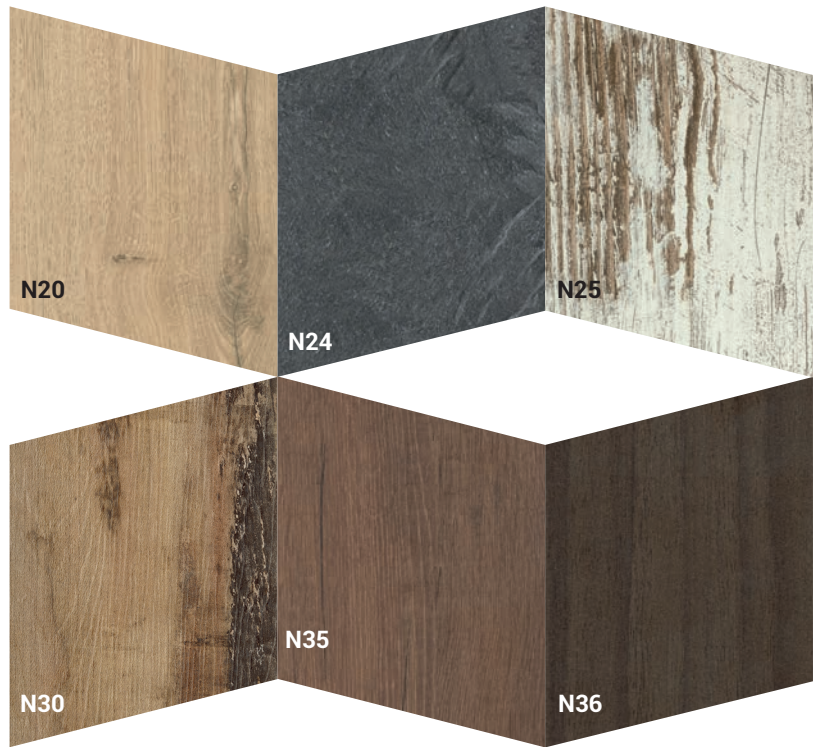

The products customization is mostly depending on the choice of the finish which integrates with the shape and design and determines its "success". For our collection we propose a noble material such as wood; natural or gray old oak with accentuated woodgrains.

LEGNO IMPIALLACCIATO / PLACAGE BOIS / VENEER WOOD

- W02 Rovere grigio
- W03 Rovere tabacco
- W04 Rovere nodato
- W06 Rovere juta
- W07 Rovere fumé
- W10 Noce canaletto

LEGNO MASSICCIO / BOIS MASSIF / SOLID WOOD

- W21 Rovere vecchio massiccio termotrattato
- W32 Rovere vecchio massiccio naturale
- W33 Rovere vecchio massiccio grigio

FINITURE / FINITIONS / FINISHES

NOBILITATO / MÉLAMINE / MELAMINE

- N20 Natural halifax oak
- N24 Ardesia
- N25 Vintage chiaro
- N30 Morera
- N35 Rovere nodato caramel
- N36 Olmo moka
- N40 Noce Canaletto
- N42 Rovere nero
- N43 Bianco spatolato
- N44 Bianco statuario venato
- N45 Diamond cream
- N46 Pietra grey
- N47 Granito

- Y001 Bianco
- Y002 Blue Ghiaccio
- Y003 Fango
- Y004 Grigio scuro
- Y005 Melanzana
- Y006 Nero
- Y007 Rosso
- Y008 Sabbia
- Y009 Torrente
- Y010 Verde foresta
- Y011 Verde scuro