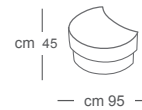

COD. 212
2 seater laf

COD. 300
3 seater

COD. 308
3 seater raf

COD. 350
3 seater max

COD. 358
3 seater max raf

COD. 362
3 seater max laf

COD. 750
chaiselongue raf

COD. 751
chaiselongue laf

COD. 780
chaiselongue big raf

COD. 781
chaiselongue big laf

COD. 600
corner 90°

COD. 603
terminal.corner chair raf

COD. 604
terminal.corner chair raf

COD. 800
pouff
cm 45
— cm 95 —

PARADISE