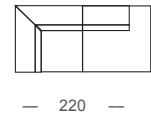

COD. 212
2 seater laf

COD. 300
3 seater

COD. 308
3 seater raf

COD. 350
3 seater max

COD. 358
3 seater max raf

COD. 362
3 seater max laf

COD. 750
chaiselongue raf

COD. 751
chaiselongue laf

COD. 780
chaiselongue big raf

COD. 781
chaiselongue big laf

COD. 600
corner 90°

COD. 603
terminal.corner chair raf

COD. 604
terminal.corner chair raf

COD. 800
pouff
cm 45
— cm 95 —

PARADISE