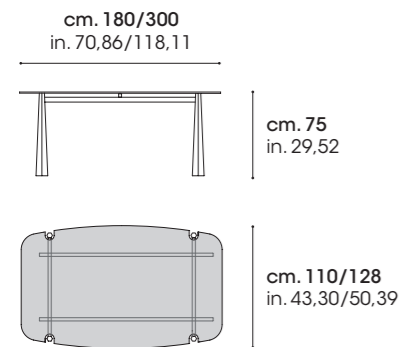

Piano in vetro / Glass top