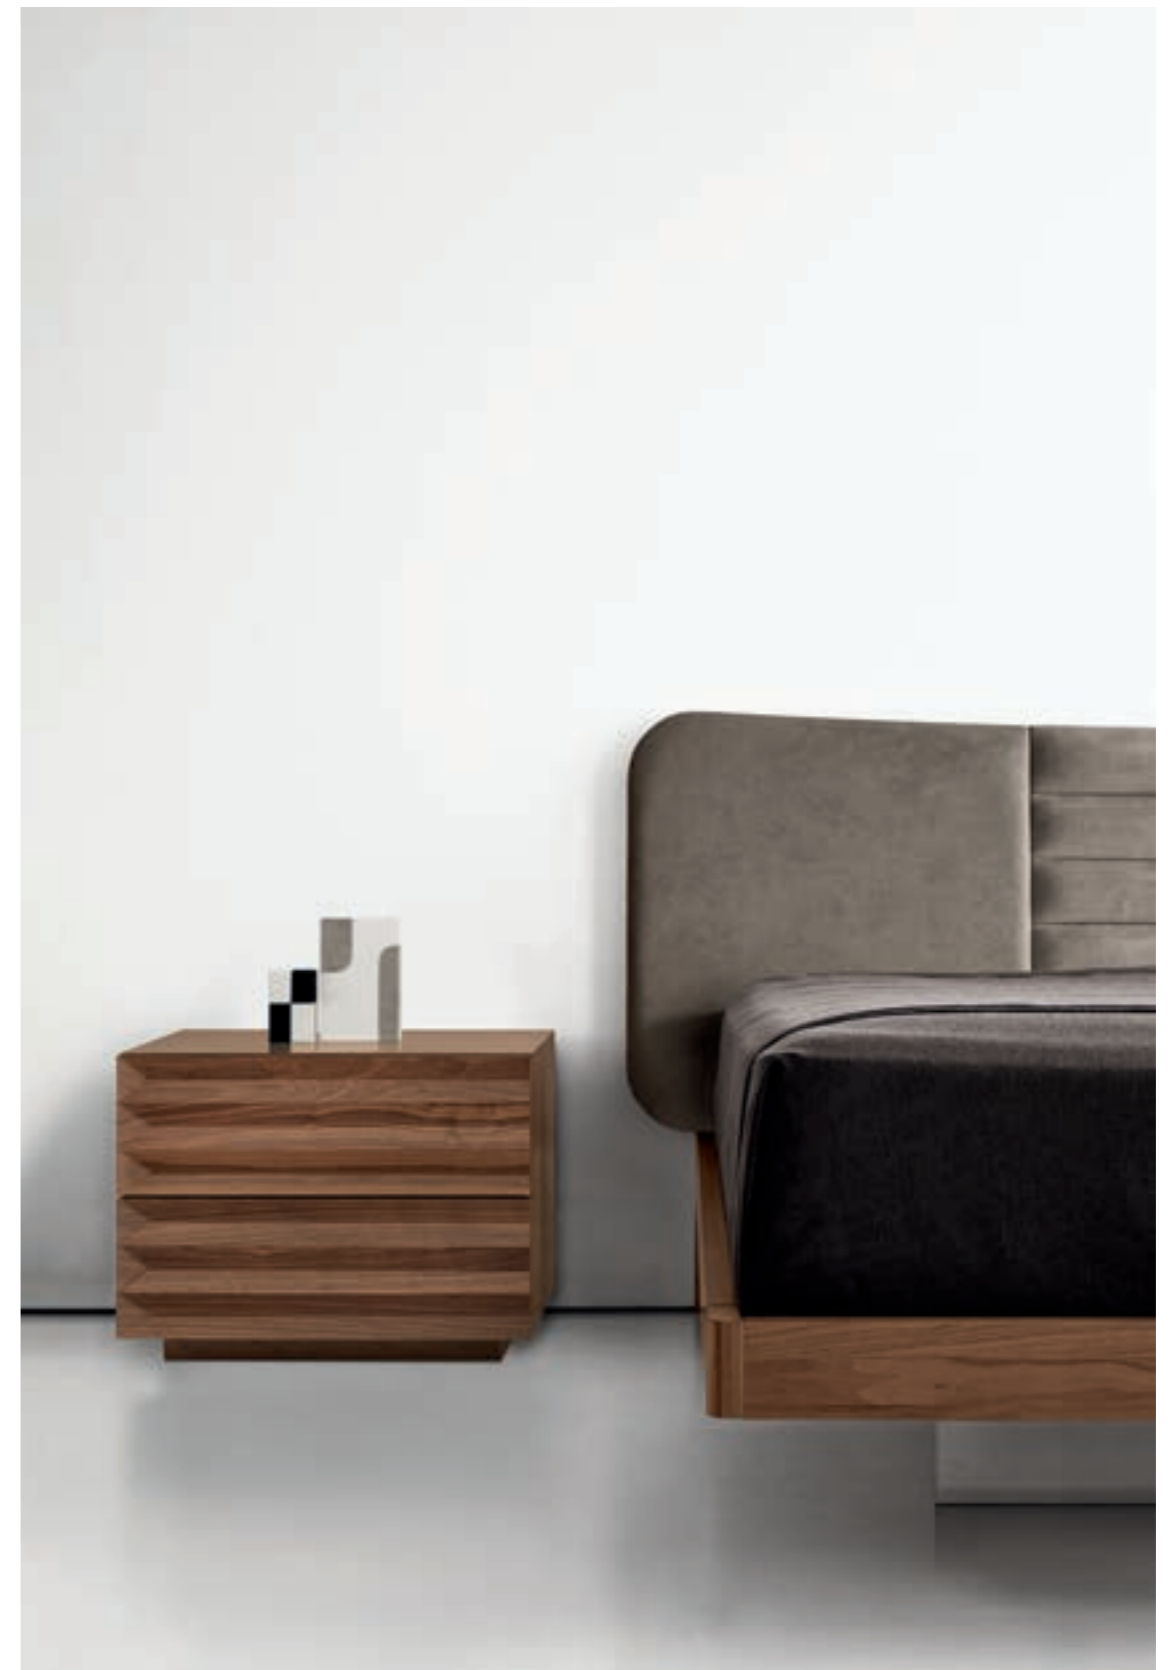

The Birkin bed seems to float between design and innovation thanks to the front leg in clear glass. The headboard upholstered in Econabuk features a central groove that accentuates its softness.

**BIRKIN CON
GIROLETTO LEGNO
BIRKIN WITH
WOODEN BEDFRAME**