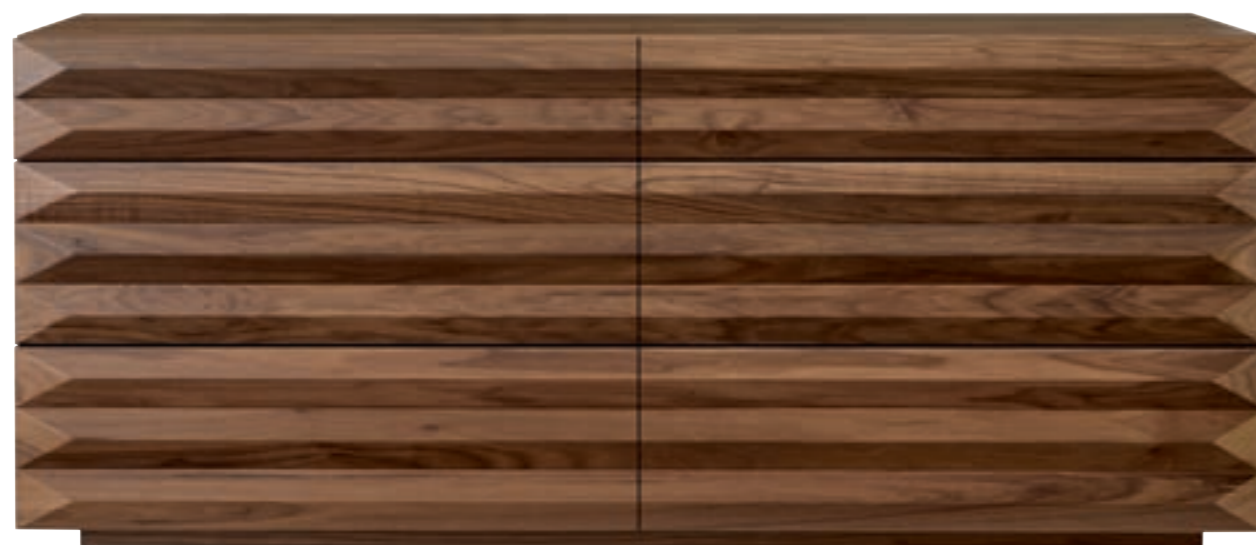

MODI

Comò /
Dresser :

6 cassetti
finitura canaletto Havana
6 drawers
canaletto Havana finish

Comò /
Dresser :

3 cassetti
finitura canaletto Havana
3 drawers
canaletto Havana finish