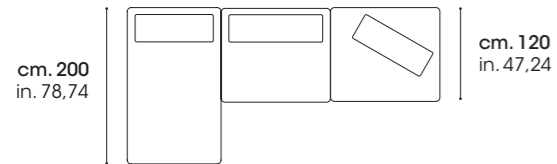

PENTA

Comp. B

rivestimento Bouclè Mud
upholstery Bouclè Mud

cm. 400
in. 157,48

cm. 120   cm. 140   cm. 140
in. 47,24   in. 55,11   in. 55,11