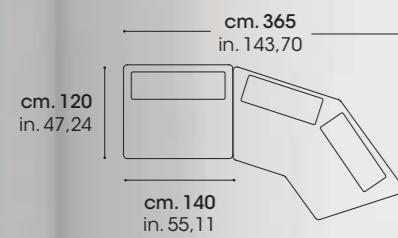

PENTA

Comp. C

rivestimento Bouclè Milk
upholstery Bouclè Milk