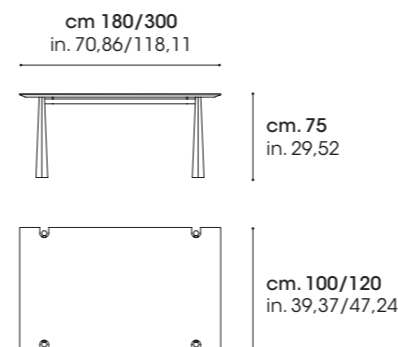

YORK RECTANGULAR TABLE

Table in Canaletto walnut wood stands out for the particular hexagonal-shaped leg that widens on the base, giving a slender and at the same time imposing shape. The table is available with a wooden, transparent or smoked glass top and with a ceramic top in 2 colours. The table can be extendable by inserting external extension leaves.

Piano in legno / **Wooden top**