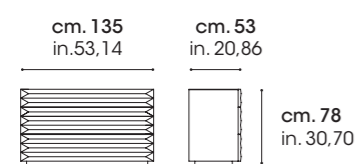

Comò /
Dresser :

3 cassetti
finitura canaletto Havana
3 drawers
canaletto Havana finish