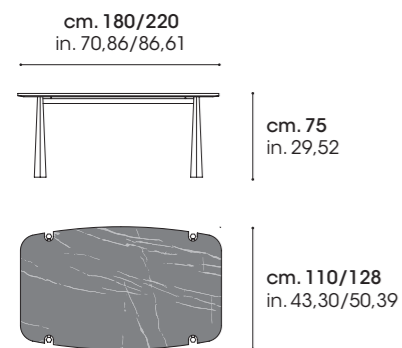

Piano in ceramica / Ceramic top