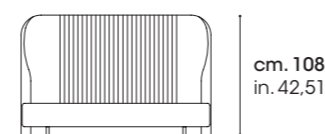

- **DEN5531K** cm. L. 170 P. 216 | in. W. 66,92 D. 85,03 - Kg. 85 M³ 0,95
  PER RETE - FOR BED BASE: European size **cm. 160 x 200 | in. 63,00 x 78,74**
- **DEN5541K** cm. L. 165 P. 221 | in. W. 64,96 D. 87,00 - Kg. 85 M³ 0,95
  PER RETE - FOR BED BASE: Queen size **cm. 155 x 205 | in. 61,02 x 80,70**
- **DEN5532K** cm. L. 190 P. 216 | in. W. 74,80 D. 85,03 - Kg. 90 M³ 1,00
  PER RETE - FOR BED BASE: European special size **cm. 180 x 200 | in. 70,86 x 78,74**
- **DEN5542K** cm. L. 195 P. 231 | in. W. 76,77 D. 90,94 - Kg. 95 M³ 1,20
  PER RETE - FOR BED BASE: California special size **cm. 185 x 215 | in. 72,83 x 84,64**
- **DEN5552K** cm. L. 195 P. 221 | in. W. 76,77 D. 87,00 - Kg. 93 M³ 1,10
  PER RETE - FOR BED BASE: California size **cm. 185 x 205 | in. 72,83 x 80,70**
- **DEN5533K** cm. L. 205 P. 221 | in. W. 80,70 D. 87,00 - Kg. 98 M³ 1,40
  PER RETE - FOR BED BASE: King size **cm. 195 x 205 | in. 76,77 x 80,70**
- **DEN5543K** cm. L. 205 P. 231 | in. W. 80,70 D. 90,94 - Kg. 100 M³ 1,50
  PER RETE - FOR BED BASE: King special size **cm. 195 x 215 | in. 76,77 x 84,64**
- **DEN5553K** cm. L. 210 P. 216 | in. W. 82,67 D. 85,03 - Kg. 110 M³ 1,60
  PER RETE - FOR BED BASE: King over size **cm. 200 x 200 | in. 78,74 x 78,74**

Letto Alba fluttuante con giroletto imbottito
Alba floating bed with padded surround

cm. 165/210
in. 64,96/82,67

cm. 216/231
in. 85,03/90,94