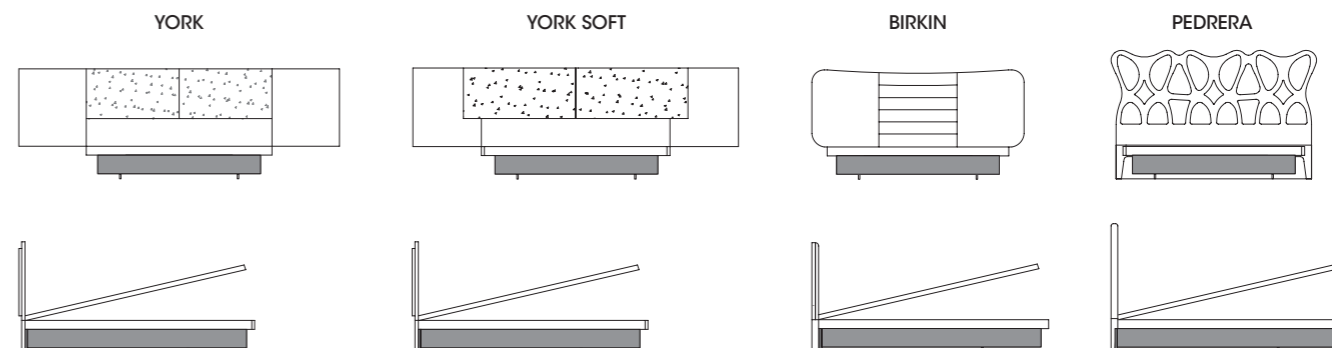

FLOATING BOX-STORAGE

Floating box-storage in metal available for the York, York soft, Birkin and Pedrera beds.

- **ACS5101K** European size **cm. 160 x 200 | in. 63,00 x 78,74** - Kg. 30 M³ 0,20
- **ACS5102K** European special size **cm. 180 x 200 | in. 70,86 x 78,74** - Kg. 40 M³ 0,22