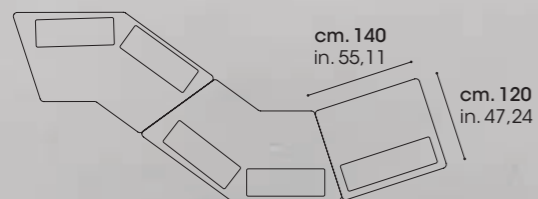

PENTA

Comp. E

rivestimento Bouclè Blue
upholstery Bouclè Blue

cm. 550
in. 216,53

YORK

Specchiera / Mirror:

specchio Argento
finitura canaletto Olio

Silver mirror
Canaletto Olio finish

L. 55 H. 200 cm.
W 21,65 H. 78,74 in.