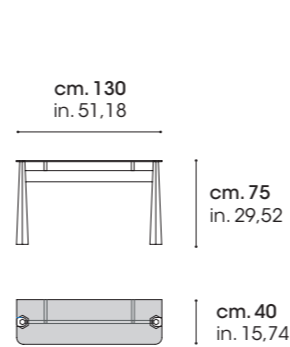

Piano in vetro / Glass top