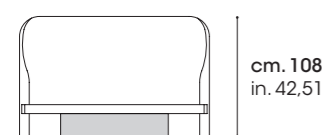

The floating Alba bed is enriched by the meticulous pleating on the headboard. It is available in 8 bed base sizes and 2 types of bed frame.

Letto Albore fluttuante
Albore floating bed

cm. 165/210
in. 64,96/82,67