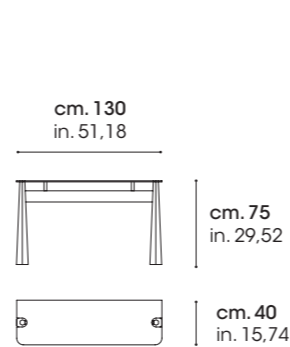

Piano in legno / Wooden top