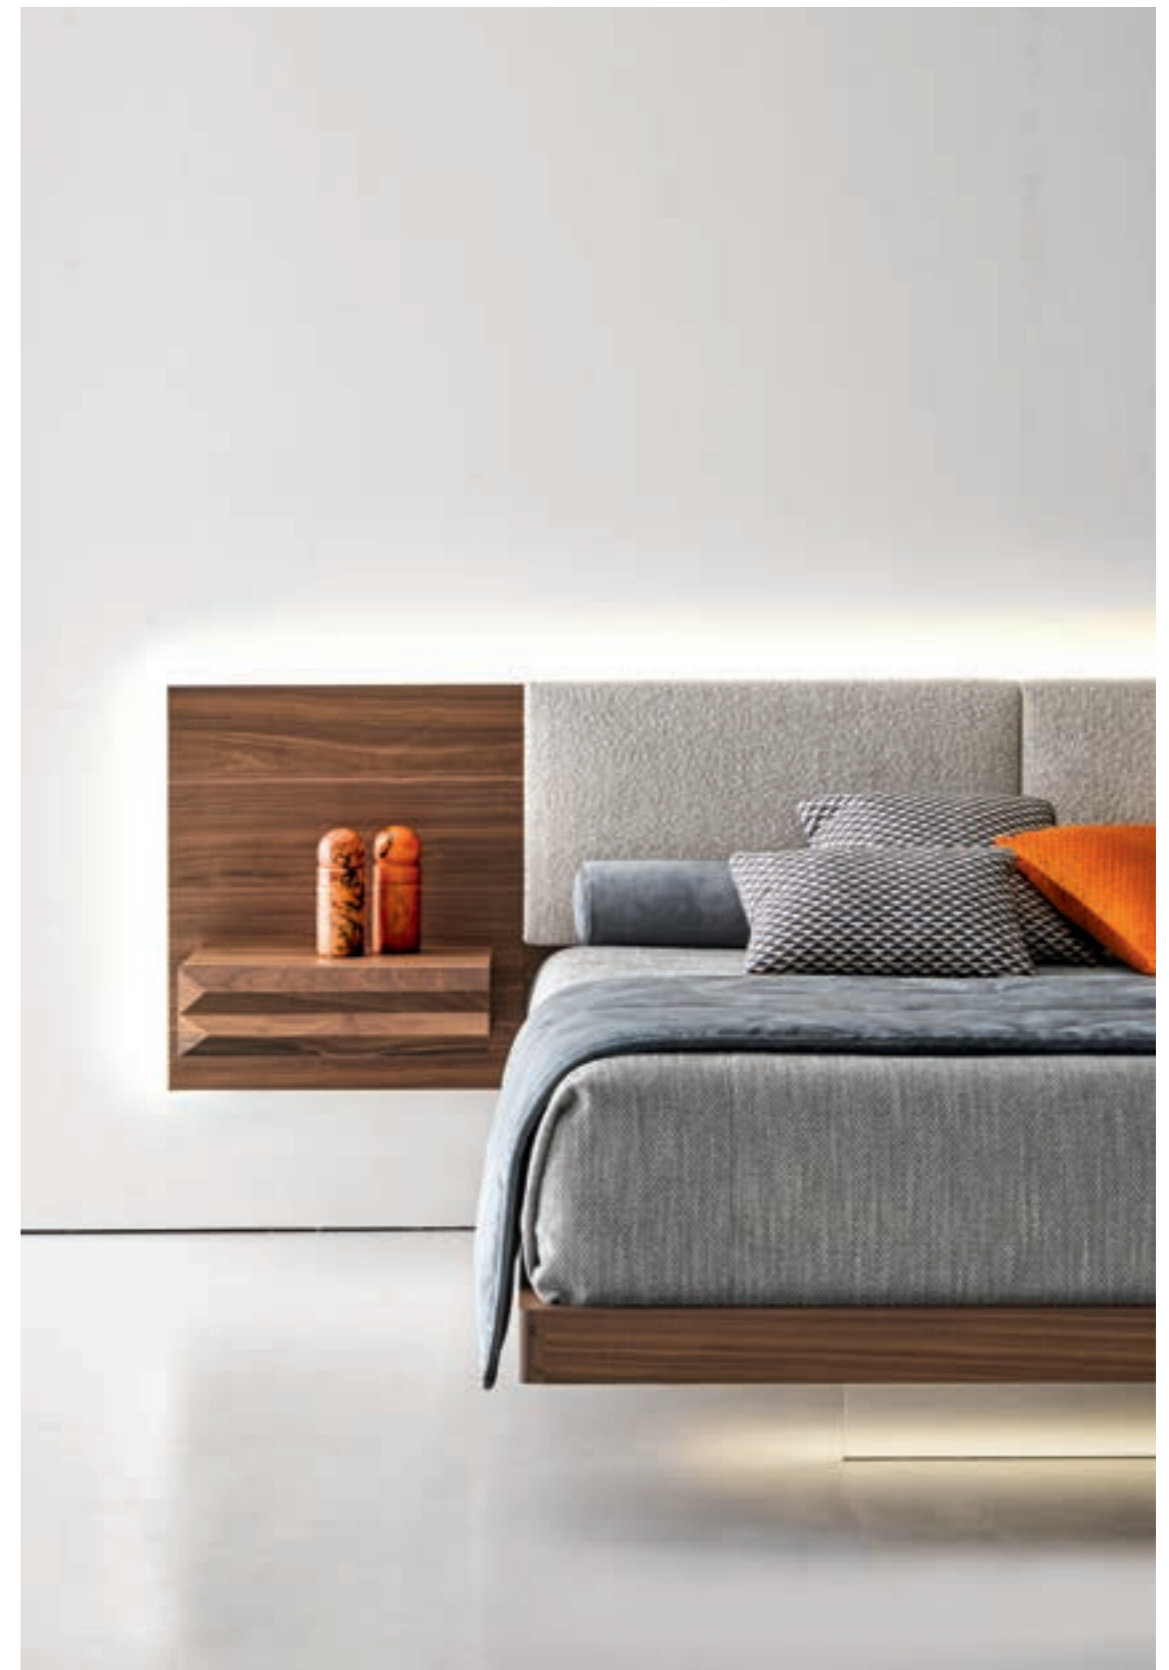

The York bed is distinguished by a rich Bouclé fabric boiserie with integrated equipped wall and perimeter LED lighting, creating a contrast of materials and colours with the structure in Black walnut wood.