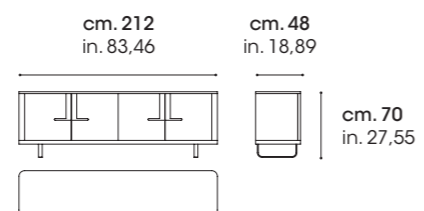

BOOK

Comp. 120

componibile 4 ante e
fianchi sagomati finitura
canaletto Havana
top ceramica Calacatta
Macchia Vecchia
gambe metallo
Grafite incrociato

4-door sideboard
with shaped sides
Canaletto
Havana finish,
Calacatta Macchia
Vecchia ceramic top,
Graphite metal legs