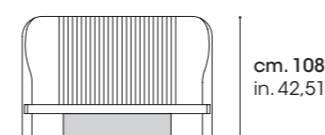

- **DEN5501K** cm. L. 170 P. 216 | in. W. 66,92 D. 85,03 - Kg. 75 M³ 0,90
  PER RETE - FOR BED BASE: European size **cm. 160 x 200 | in. 63,00 x 78,74**
- **DEN5511K** cm. L. 165 P. 221 | in. W. 64,96 D. 87,00 - Kg. 75 M³ 0,90
  PER RETE - FOR BED BASE: Queen size **cm. 155 x 205 | in. 61,02 x 80,70**
- **DEN5502K** cm. L. 190 P. 216 | in. W. 74,80 D. 85,03 - Kg. 80 M³ 1,00
  PER RETE - FOR BED BASE: European special size **cm. 180 x 200 | in. 70,86 x 78,74**
- **DEN5512K** cm. L. 195 P. 231 | in. W. 76,77 D. 90,94 - Kg. 85 M³ 1,10
  PER RETE - FOR BED BASE: California special size **cm. 185 x 215 | in. 72,83 x 84,64**
- **DEN5522K** cm. L. 195 P. 221 | in. W. 76,77 D. 87,00 - Kg. 81 M³ 1,00
  PER RETE - FOR BED BASE: California size **cm. 185 x 205 | in. 72,83 x 80,70**
- **DEN5503K** cm. L. 205 P. 221 | in. W. 80,70 D. 87,00 - Kg. 90 M³ 1,40
  PER RETE - FOR BED BASE: King size **cm. 195 x 205 | in. 76,77 x 80,70**
- **DEN5513K** cm. L. 205 P. 231 | in. W. 80,70 D. 90,94 - Kg. 93 M³ 1,45
  PER RETE - FOR BED BASE: King special size **cm. 195 x 215 | in. 76,77 x 84,64**
- **DEN5523K** cm. L. 210 P. 216 | in. W. 82,67 D. 85,03 - Kg. 100 M³ 1,50
  PER RETE - FOR BED BASE: King over size **cm. 200 x 200 | in. 78,74 x 78,74**

Letto Alba fluttuante
Alba floating bed

cm. 165/210
in. 64,96/82,67

cm. 216/231
in. 85,03/90,94