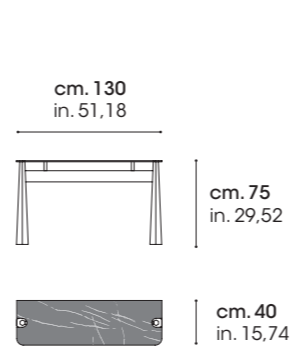

Piano in marmo / Marble top