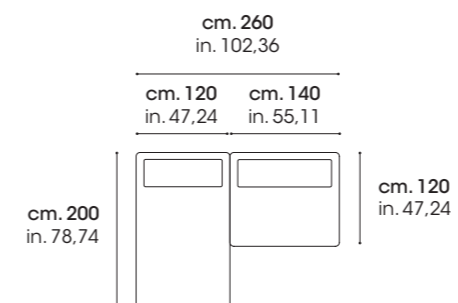

Comp. A
rivestimento
Bouclè Milk
upholstery
Bouclè Milk