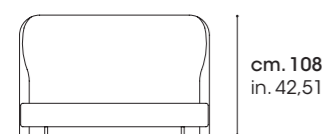

- **DEN5101K** cm. L. 170 P. 216 | in. W. 66,92 D. 85,03 - Kg. 75 M³ 0,90
  PER RETE - FOR BED BASE: European size **cm. 160 x 200 | in. 63,00 x 78,74**
- **DEN5111K** cm. L. 165 P. 221 | in. W. 64,96 D. 87,00 - Kg. 75 M³ 0,90
  PER RETE - FOR BED BASE: Queen size **cm. 155 x 205 | in. 61,02 x 80,70**
- **DEN5102K** cm. L. 190 P. 216 | in. W. 74,80 D. 85,03 - Kg. 80 M³ 1,00
  PER RETE - FOR BED BASE: European special size **cm. 180 x 200 | in. 70,86 x 78,74**
- **DEN5112K** cm. L. 195 P. 231 | in. W. 76,77 D. 90,94 - Kg. 85 M³ 1,10
  PER RETE - FOR BED BASE: California special size **cm. 185 x 215 | in. 72,83 x 84,64**
- **DEN5122K** cm. L. 195 P. 221 | in. W. 76,77 D. 87,00 - Kg. 81 M³ 1,00
  PER RETE - FOR BED BASE: California size **cm. 185 x 205 | in. 72,83 x 80,70**
- **DEN5103K** cm. L. 205 P. 221 | in. W. 80,70 D. 87,00 - Kg. 90 M³ 1,40
  PER RETE - FOR BED BASE: King size **cm. 195 x 205 | in. 76,77 x 80,70**
- **DEN5113K** cm. L. 205 P. 231 | in. W. 80,70 D. 90,94 - Kg. 93 M³ 1,45
  PER RETE - FOR BED BASE: King special size **cm. 195 x 215 | in. 76,77 x 84,64**
- **DEN5123K** cm. L. 210 P. 216 | in. W. 82,67 D. 85,03 - Kg. 100 M³ 1,50
  PER RETE - FOR BED BASE: King over size **cm. 200 x 200 | in. 78,74 x 78,74**

Letto Albore fluttuante con giroletto imbottito
Albore floating bed with padded surround

cm. 165/210
in. 64,96/82,67

cm. 216/231
in. 85,03/90,94